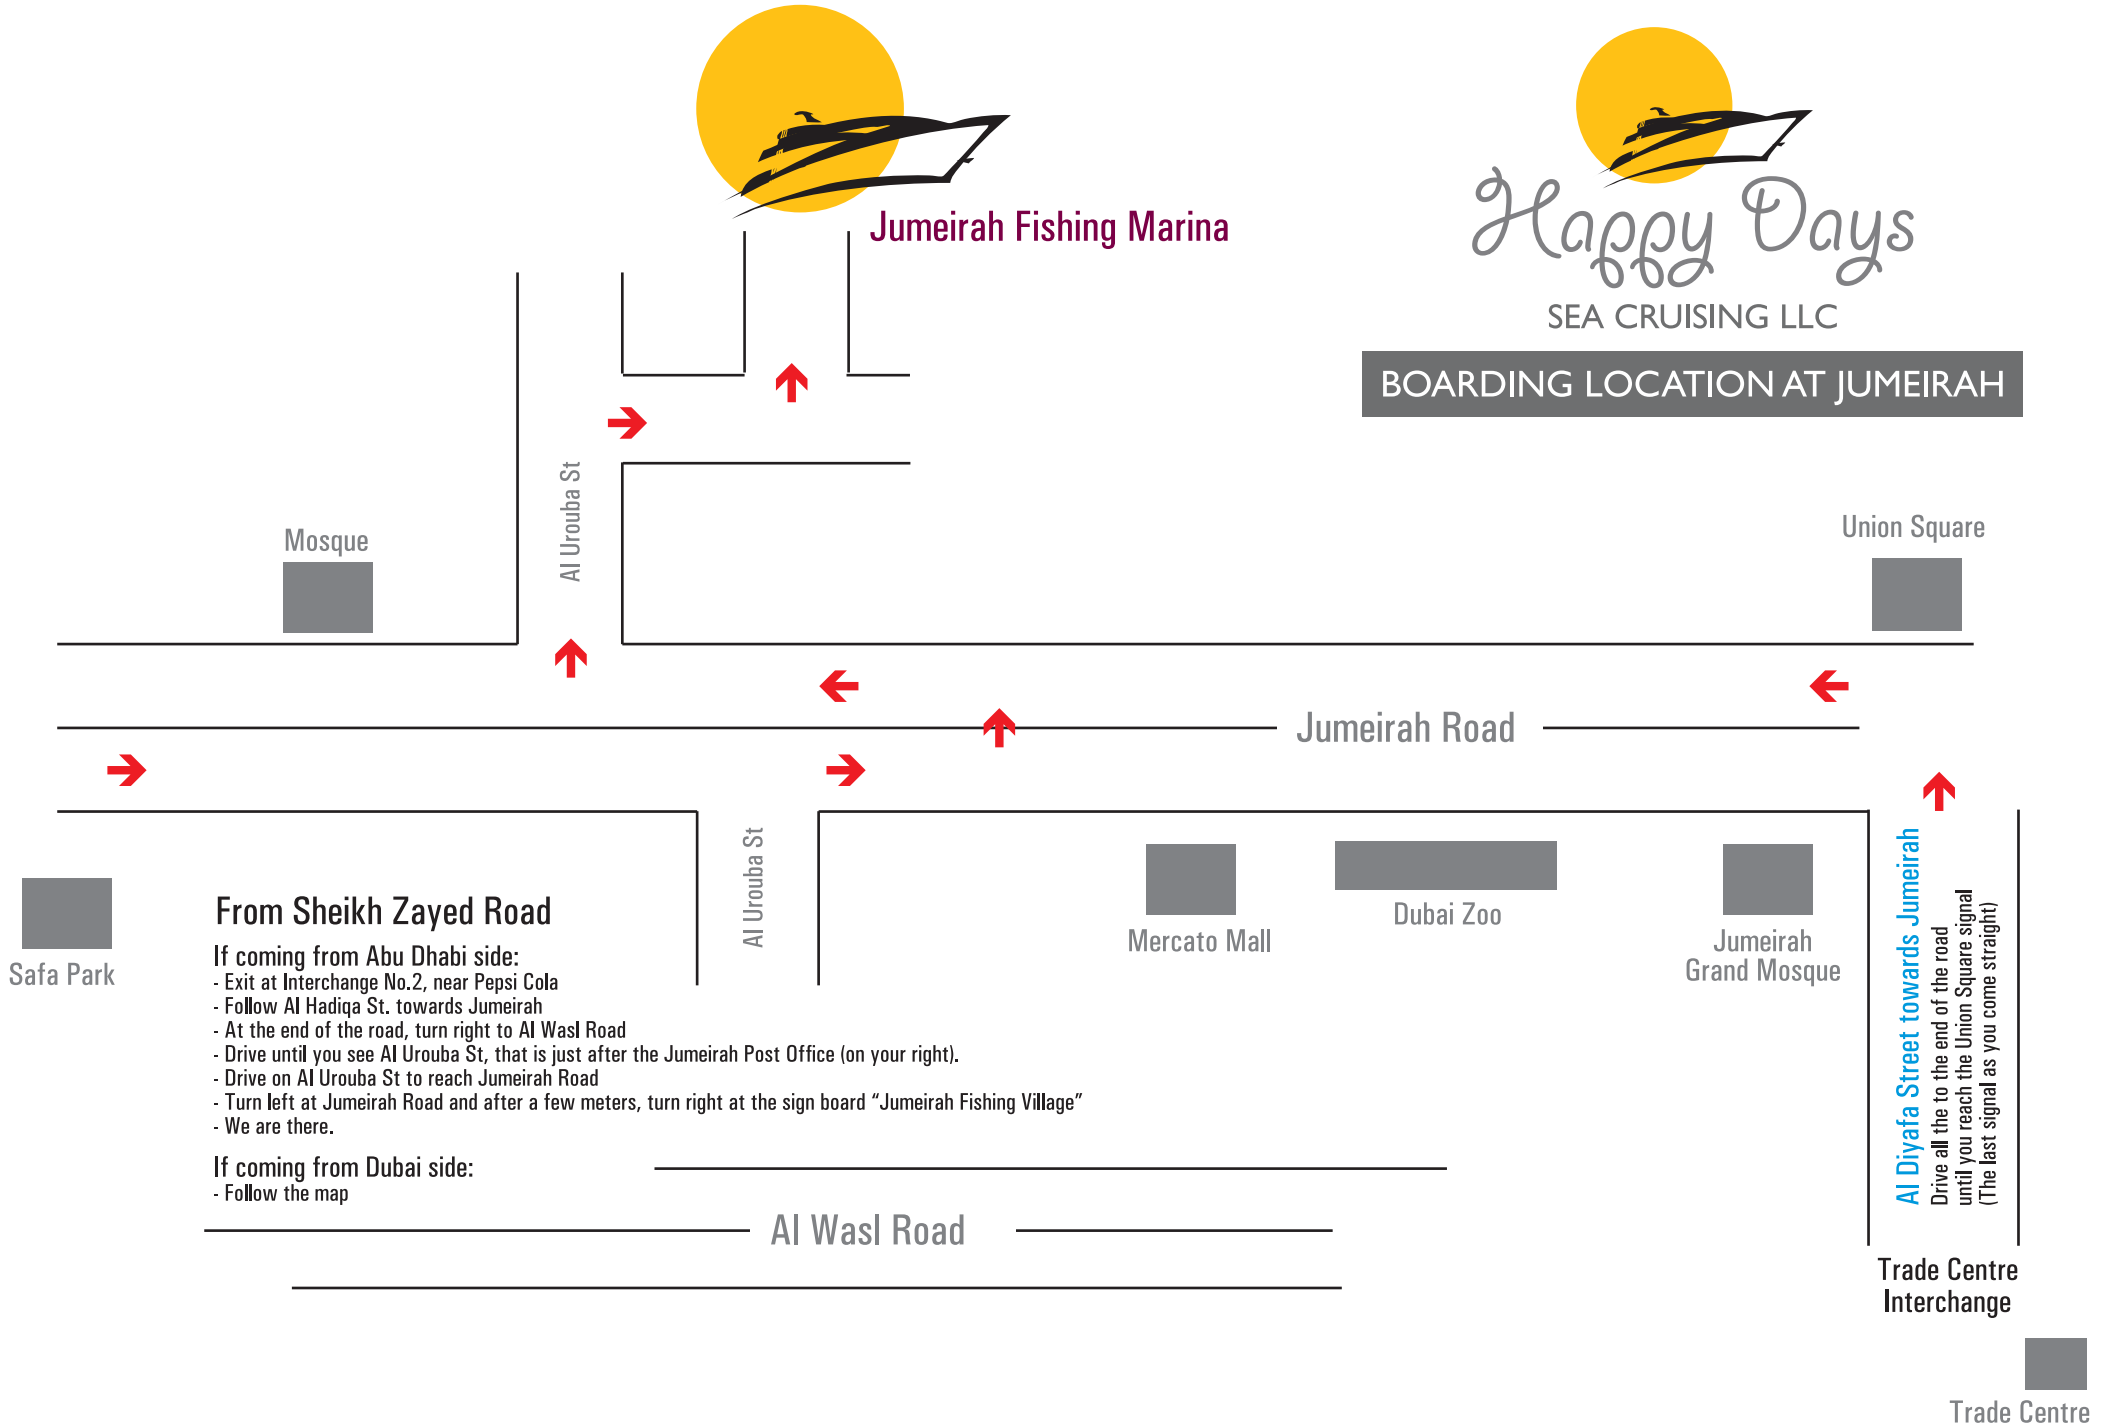

Jumeirah Fishing Marina

SEA CRUISING LLC

BOARDING LOCATION AT JUMEIRAH

From Sheikh Zayed Road

If coming from Abu Dhabi side:

- Exit at Interchange No.2, near Pepsi Cola
- Follow Al Hadiqa St. towards Jumeirah
- At the end of the road, turn right to Al Wasl Road
- Drive until you see Al Urouba St, that is just after the Jumeirah Post Office (on your right).
- Drive on Al Urouba St to reach Jumeirah Road
- Turn left at Jumeirah Road and after a few meters, turn right at the sign board "Jumeirah Fishing Village"
- We are there.

If coming from Dubai side:

- Follow the map

Al Diyafa Street towards Jumeirah

Drive all the way to the end of the road until you reach the Union Square signal (The last signal as you come straight)

Trade Centre Interchange

Trade Centre